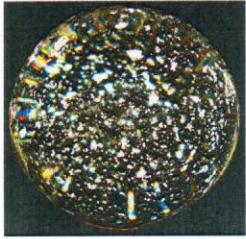

Keep the cherished memories of your loved one alive with blown glass cremation art.

Paperweights

Rounded styles are available in:
Petite 1.75" and Large 3"-3.5".

Stardust*

P $135 L $185