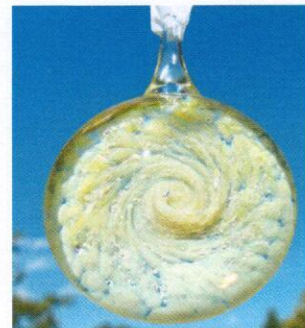

## Ornament/Sun Catcher

Your ornament will come with a white satin ribbon and can be used in the traditional fashion or hung in the window as a sun catcher. Approximate width is 1.75".

Windsong showcases the ashes exclusively.

Windsong  
\$90

Cobalt Carnival\*  
\$115

Tranquil Morning\*  
\$115

\*Can be created with any of the colors shown below. #1 & #16 are the only translucent colors shown here.

1

2

3

4